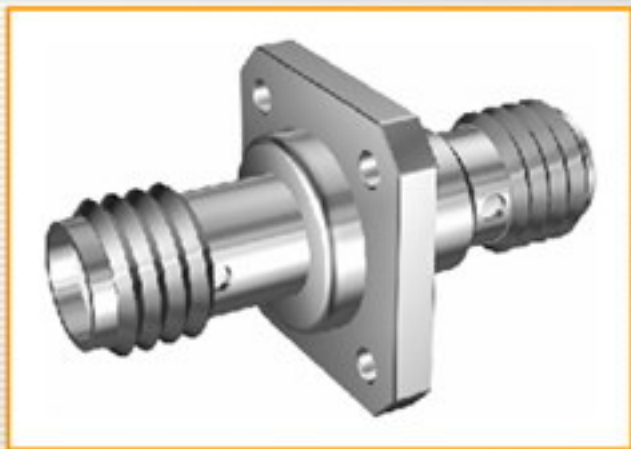

SMA(M)-KFK(气密封)

安装开孔尺寸
Mounting hole